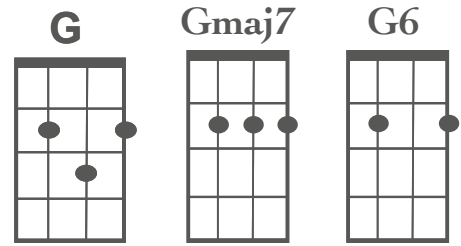

LONDON UKULELE PROJECT
Music for Everyone

Getting to Know You - Rogers & Hammerstein

From the King and I

Intro:

1 2 & 3 4 & 1 2 & 3 4 &
 ↓ ↓ ↑ ↓ ↓ ↑ ↓ ↓ ↑ ↓ ↓ ↑

G Gmaj7 G6 Gmaj7 Am D7 Am D7
 Getting to know you, getting to know all a-bout you
 Am D7 Am D7 G Gmaj7 G6 Gmaj7
 Getting to like you, getting to hope you like me
 G Gmaj7 G6 G7 Cmaj7 Am Cmaj7 Am
 Getting to know you, putting it my way but nicely
 Gmaj7 A7 Am D7
 You are pre-cise -ly My cup of tea!

G Gmaj7 G6 Gmaj7 Am D7 Am D7
 Getting to know you, getting to feel free and ea - sy
 Am D7 Am D7 G7 G7
 When I am with you, getting to know what to say
 Cmaj7 C6 Am D7 Gmaj7 G7 C
 Haven't you no - ticed, suddenly I'm bright and bree - zy
 Gmaj7 G6 Am D7 G Gmaj7 G6 A7
 Because of all the beautiful and new things I'm learning a-bout you
 Am D7 G Gmaj7 G6 Gmaj7 G
 Day by day